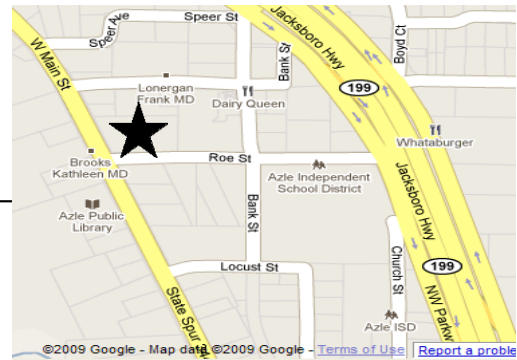

STREET MACHINE

MADNESS

CAR, TRUCK & BIKE SHOW

404 W. MAIN STREET, AZLE, TEXAS

THIS IS AN OPEN CAR, TRUCK & BIKE SHOW
BENEFITING THE AZLE YOUTH CENTER AND ITS PROGRAMS.

IF IT RUNS, BRING IT !

STREET MACHINE MADNESS

CAR, TRUCK & BIKE SHOW

SATURDAY, MARCH 13, 2010

404 W. MAIN STREET, AZLE, TEXAS

ENTRY FEE: \$20
DOOR PRIZES
RAFFLE & AUCTION
50/50 DRAWING
GREAT CONCESSIONS

Registration: 9:00-Noon
Participant Judging: Noon-2:00
Raffle and Auction; 2:00-3:30
Awards: 3:30

Azle is 12 miles northwest of Ft. Worth.

LOTS OF AWARDS (Participant judging)
TOP 25 CAR & TRUCK
TOP 5 RAT ROD/UNFINISHED
TOP 5 BIKE/TRIKE
TOP 5 ORIGINAL CAR/TRUCK
TOP 2 TEEN ENTRY (Licensed Driver)
TOP 2 KIDS ENTRY (It has to roll)
TOP SPECIAL INTEREST (Tractor, Race Car, etc.)
BEST OF SHOW (one for each class)
PEOPLES' CHOICE * MAYOR'S CHOICE
POLICE CHIEF'S CHOICE * FIRE CHIEF'S CHOICE

All proceeds benefit the Azle Youth Center and its programs.

MAIL ENTRY FORM and REGISTRATION FEE BY MARCH 8th TO:
Street Machine Madness, 405 W. Main Street, Azle, TX 76020

Name: _____

Address: _____

City: _____ State: _____ ZIP _____